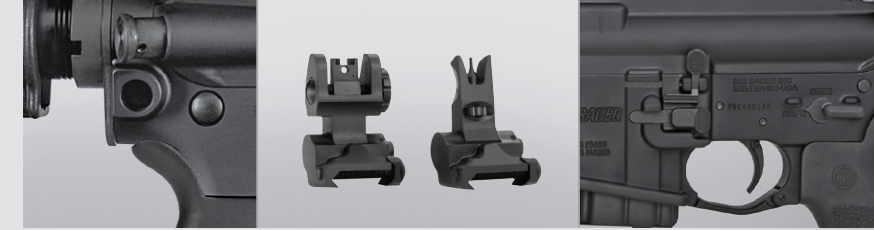

Integral Quick-Detach Sling Mounts Machined into the Receiver

Adjustable Locking Flip-Up Iron Sights

Ambidextrous Magazine Release