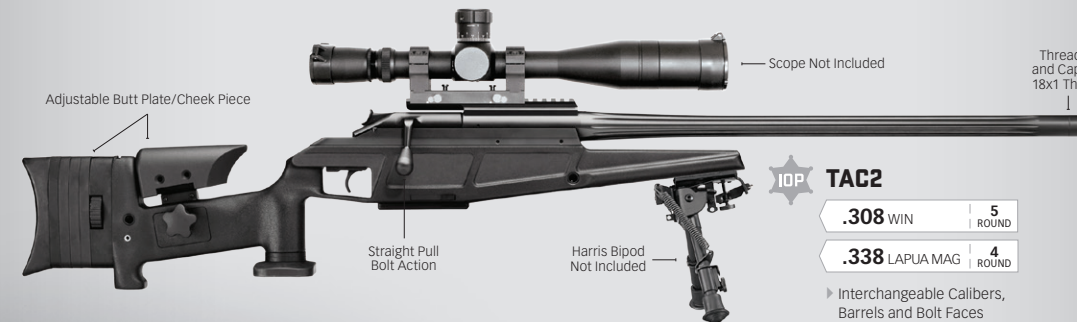

Polymer Handguard Optional

PRECISION BOLT ACTION

PRECISION EXCELLENCE.

From configurability to out-of-the-box custom performance, these big bore SIG SAUER® precision rifles deliver the smooth bolt action and exceptional long-range accuracy you need to make every shot count.

IDP **SSG 3000**
.308 WIN | **5** ROUND **NEW**

- ▶ 60-Degree Short Throw Bolt Action
- ▶ New Receiver with Integral Zero MOA M1913 Rail
- ▶ New Improved Stock with:
 - Integral Ambi QD Sling Points
 - Aluminum Bedding
 - Rear Hook
 - Sloping Fore-End
 - 3 and 9 O'Clock M1913 Rail Pockets
- ▶ Fully Adjustable Trigger
- ▶ Barrel Threaded 5/8 x 24
- ▶ Sub-MOA Accuracy

Also Available with a 23.5" Barrel

SSG 3000 60° Short Throw Single Piece Bolt

M1913 Rail-Adaptable Stock

Integral Zero MOA M1913 Receiver

IDP **TAC2**
.308 WIN | **5** ROUND
.338 LAPUA MAG | **4** ROUND

- ▶ Interchangeable Calibers, Barrels and Bolt Faces
- ▶ Straight-Pull Bolt Action
- ▶ Sub-MOA Accuracy
- ▶ Adjustable Trigger